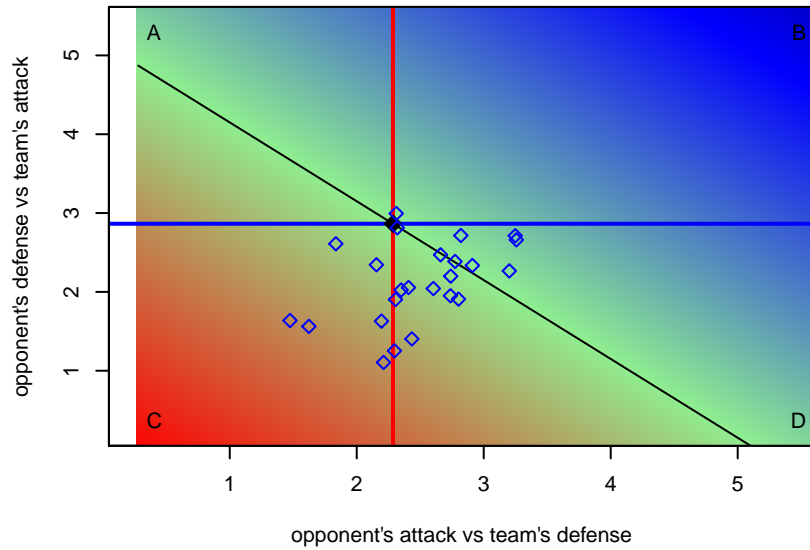

**Capital FC Timbers Black B98**  
 Dots are actual minus expected GF (blue circles) and GA (red triangles).  
 Blue line is smoothed change in attack strength. Red is smoothed change in defense strength.

**attack and defense variance (black dot)  
relative to other teams  
and top 10 in region**

**attack and defense rating  
relative to others at age  
and all opponents in last 13 months**

**attack and defense rating  
relative to others at age  
and all opponents in last 13 months**

**Performance relative to 13 month average**

**Performance relative to 13 month average**

Distribution of opponents  
 Red = Lose zone, Blue = Win zone, Green = Even  
 Black line separates win/lose zones